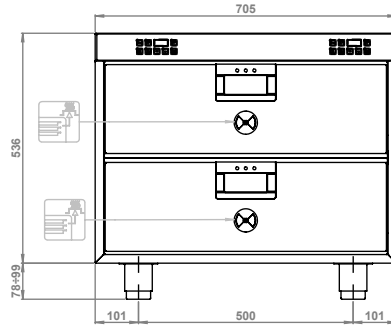

moduline

TECHNICAL INSTALLATION DIAGRAM

Electricity supply
cable inlet 

Humidity
exhaustion vent 

Important - Drawing and
dimensions refer to the
standard version.
They may change with
the addition of
accessories or options.

**Overall dimensions
(W x D x H) - mm**

705 x 680 x 614÷635h

Trays capacity

2 GN 1/1

Power supply

AC 220-240V 50/60Hz

**Containers max
height [mm]**

150