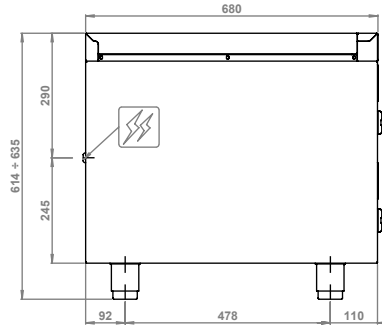

moduline

TECHNICAL INSTALLATION DIAGRAM

Electricity supply
cable inlet 

Humidity
exhaustion vent 

Important - Drawing and
dimensions refer to the
standard version.
They may change with
the addition of
accessories or options.

**Overall dimensions
(W x D x H) - mm**

705 x 680 x 614÷635h

Trays capacity

2 GN 1/1

Power supply

AC 220-240V 50/60Hz

**Containers max
height [mm]**

150