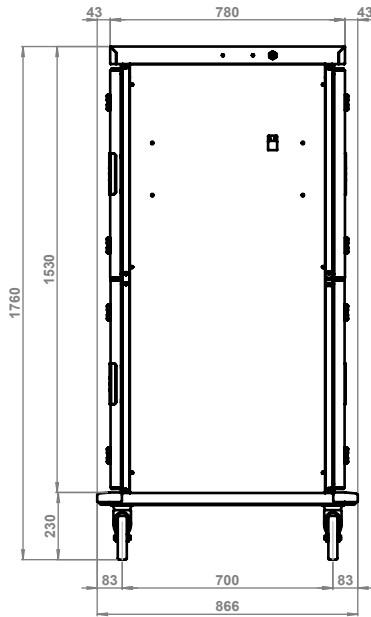

- Removable GN 2/1 and GN 1/1 tray racks

**OPTIONS
 & ACCESSORIES**

- Kit feet
- Grids
- Trays
- Opposite side opening

**TECHNICAL
INSTALLATION
DIAGRAM**

Electricity supply
cable inlet 

Vent for excess
humidity 

Important - Drawing and
dimensions refer to the
standard version.
They may change with
the addition of
accessories
or options.

Overall dimensions
(W x D x H) - mm

760 x 866 x 1760 h

**Trays capacity -
distance [mm]**

(8+8) x GN 2/1 - (75)
(16+16) x GN 1/1 - (75)

**Tray max. height
GN 2/1 [mm]**

8 x 65 (h) + 8 x 65 (h)
3 x 150 (h) + 3 x 150 (h)
2 x 200 (h) + 2 x 65 (h) and 2 x 200 (h) + 2 x 65 (h)

**Tray max. height
GN 1/1 [mm]**

16 x 65 (h) + 16 x 65 (h)
6 x 150 (h) + 6 x 150 (h)
4 x 200 (h) + 4 x 65 (h) and 4 x 200 (h) + 4 x 65 (h)

Power supply

AC 220-240V 50/60Hz

**Total input
[kW]**

3 (230V)

**Amps.
[A]**

13,1 (230V)

**Working
temperature [°C]**