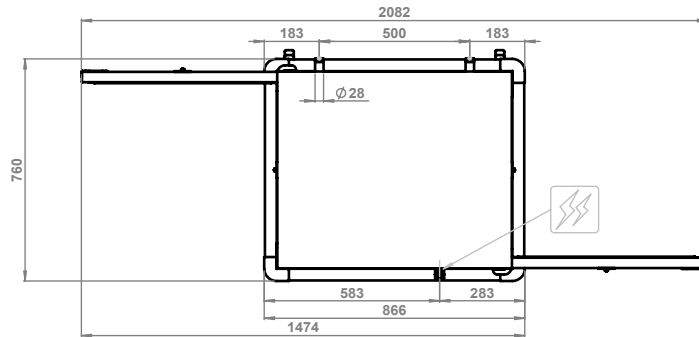

- Removable GN 2/1 and GN 1/1 tray racks

**OPTIONS
 & ACCESSORIES**

- Kit feet
- Grids
- Trays
- Opposite side opening

**TECHNICAL
INSTALLATION
DIAGRAM**

Electricity supply
cable inlet 

Vent for excess
humidity 

Important - Drawing and
dimensions refer to the
standard version.
They may change with
the addition of
accessories
or options.

Overall dimensions
(W x D x H) - mm

760 x 866 x 1760 h

**Trays capacity -
distance [mm]**

(8+8) x GN 2/1 - (75)
(16+16) x GN 1/1 - (75)

**Tray max. height
GN 2/1 [mm]**

8 x 65 (h) + 8 x 65 (h)
3 x 150 (h) + 3 x 150 (h)
2 x 200 (h) + 2 x 65 (h) and 2 x 200 (h) + 2 x 65 (h)

**Tray max. height
GN 1/1 [mm]**