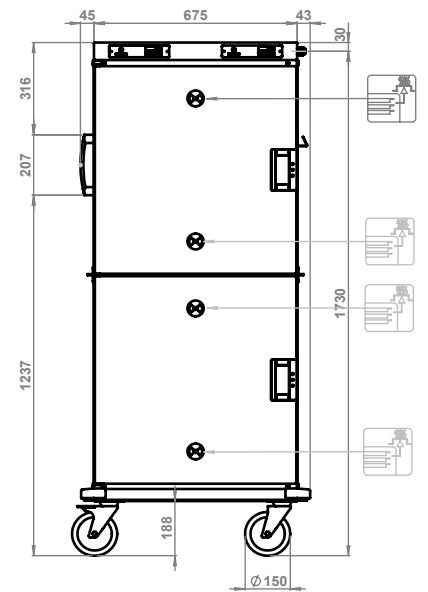

- Removable GN 2/1 and GN 1/1 tray racks

**OPTIONS
 & ACCESSORIES**

- Kit feet
- Grids
- Trays
- Opposite side opening

**TECHNICAL
INSTALLATION
DIAGRAM**

Electricity supply
cable inlet 

Vent for excess
humidity 

Important - Drawing and
dimensions refer to the
standard version.
They may change with
the addition of
accessories
or options.

Overall dimensions
(W x D x H) - mm

760 x 866 x 1760 h

**Trays capacity -
distance [mm]**

(8+8) x GN 2/1 - (75)
(16+16) x GN 1/1 - (75)

**Tray max. height
GN 2/1 [mm]**

8 x 65 (h) + 8 x 65 (h)
3 x 150 (h) + 3 x 150 (h)
2 x 200 (h) + 2 x 65 (h) and 2 x 200 (h) + 2 x 65 (h)

**Tray max. height
GN 1/1 [mm]**

16 x 65 (h) + 16 x 65 (h)
6 x 150 (h) + 6 x 150 (h)
4 x 200 (h) + 4 x 65 (h) and 4 x 200 (h) + 4 x 65 (h)

Power supply

AC 220-240V 50/60Hz

**Total input
[kW]**

3 (230V)

**Amps.
[A]**

13,1 (230V)

**Working
temperature [°C]**